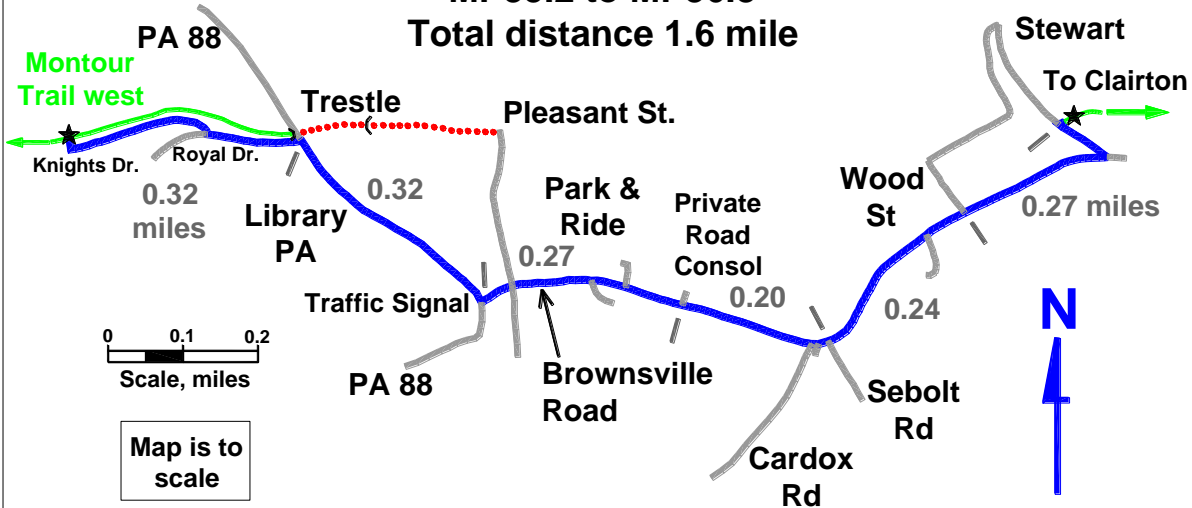

**Montour Trail detour
MP35.2 to MP36.8
Total distance 1.6 mile**

Map is to scale

Please leave this map in the Library (traveling west) or Snowden (traveling east) map box for future travelers when you finish the detours. Thanks.

- Key**
- Completed Trail —
 - Undeveloped Trail ⋯
 - Detour on Road —
 - Local Roads —
 - Map Box Location ★